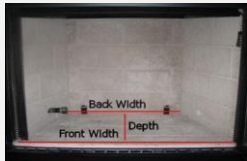

On behalf of myself, and the staff of Moderustic.com, We would like to wish all our customers, and their families a very "Happy Holidays". May it be a time of happiness, and enjoyment. This is a very exciting time for www.Moderustic.com. We have been very busy designing, & creating, exciting custom fire features, and shipping them to all our customers throughout the world. This is also a very busy time of season, especially for fireplace conversions. (Just send an email of a digital photo of your fireplace, dimensions (depth, front & back width), to, Ed@Moderustic.com, as seen in the diagram below) ask how you can convert a wood-burning fireplace to a decorative fireplace with Fire Glass. Very simple to create, Elegant, Beautiful, Non-toxic and soot free. For more information about our innovative "State of the Art Products" and also how to transform your Fireplace with Fire Glass Visit our website at www.Moderustic.com