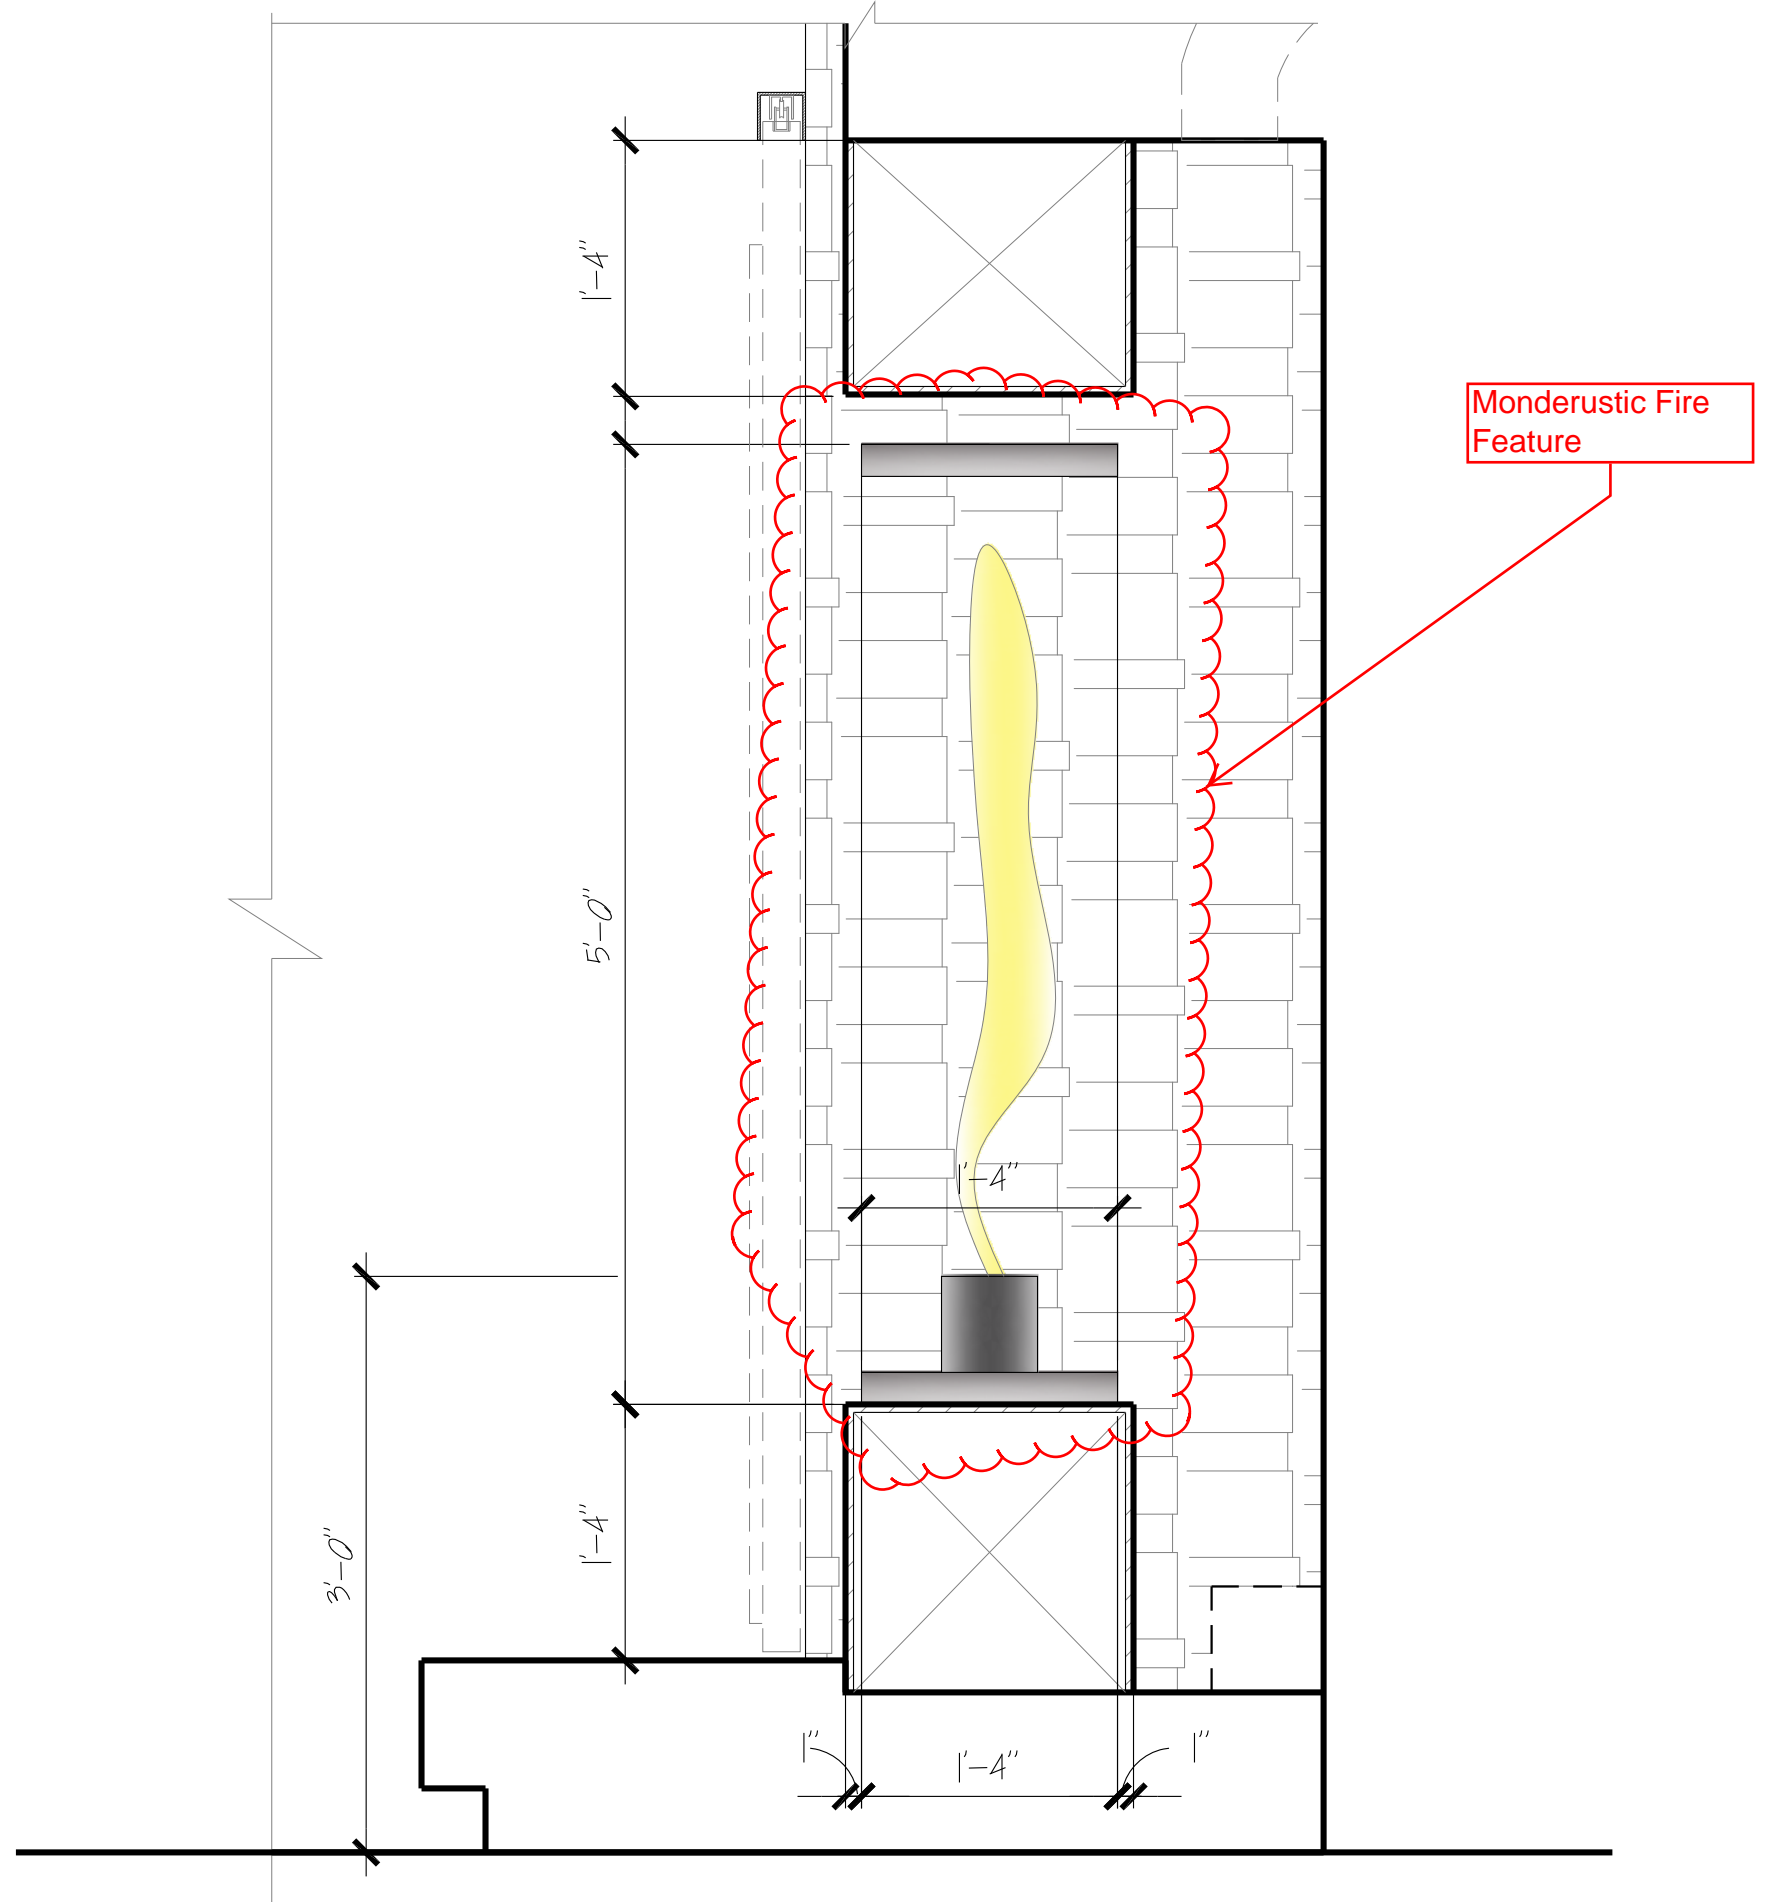

FIRE FEATURE SECTION

SCALE: 1"=1'-0"

ID3

GERBER RESIDENCE  
THE CANYONS AT BIGHORN, PALM DESERT, CA  
LIVING ROOM FIRE FEATURE

Patton Design Studio

T 760 776 5050 · 71555 HIGHWAY 111 · RANCHO MIRAGE CALIFORNIA 92270  
S: AS NOTED · D: 01.10.14 · R: 00.00.00 · DB: PR